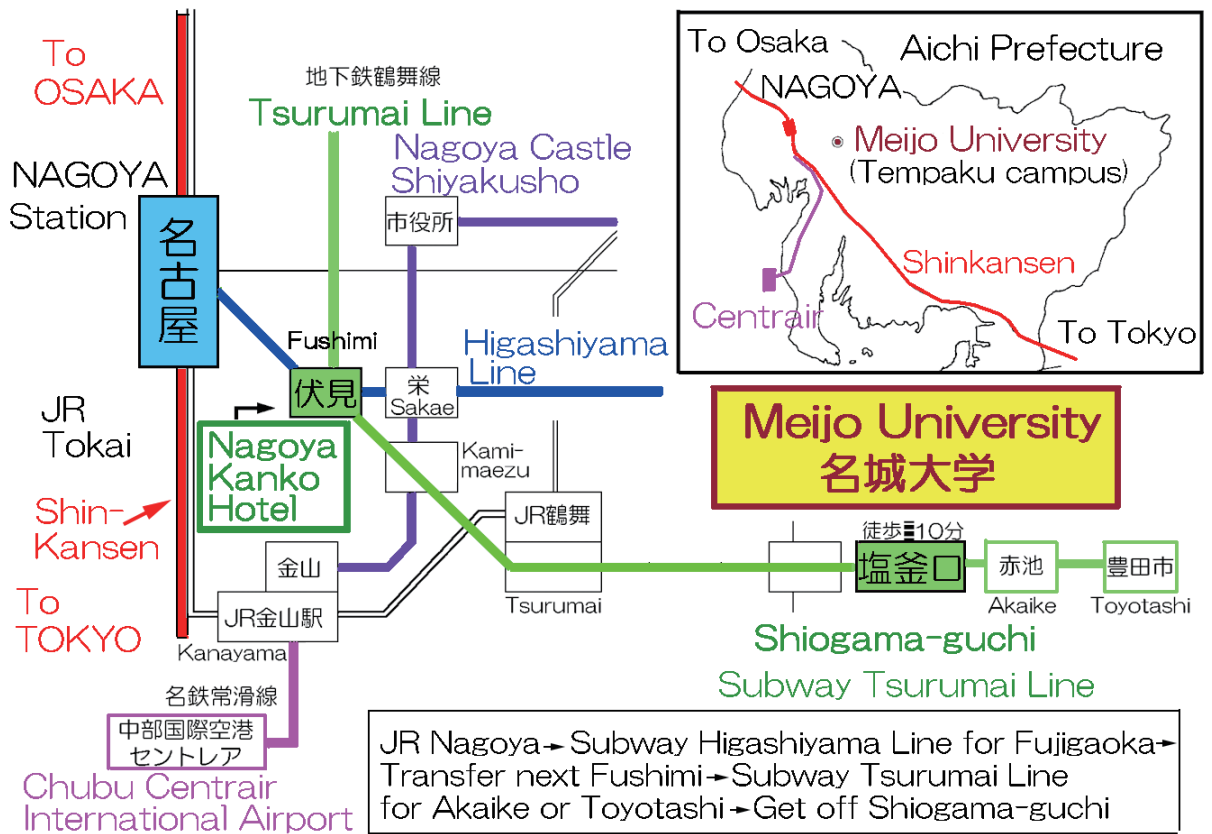

A route map for Meijo University (Tempaku campus), Nagoya, Japan.

A route map of Meijo University from the subway station "Shiohama-guchi."